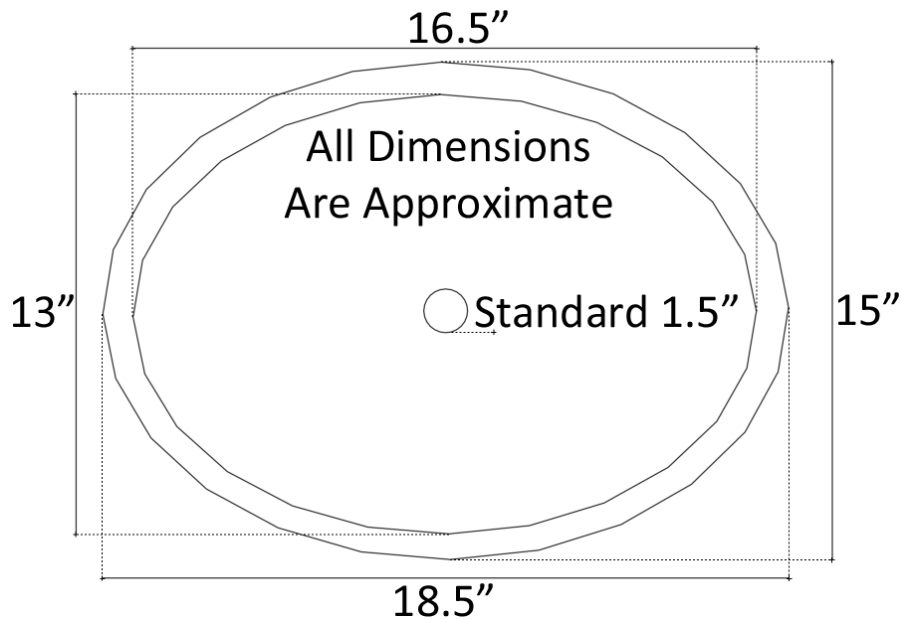

Available Drains:

D004	Grid Strainer
D005	Lift and Turn
D006	Pop-up w/ horizontal lift rod
D101 - D604	Decorative Drain

DIMENSIONS WILL VARY. DO NOT use this sheet as a guide for countertop cuts.