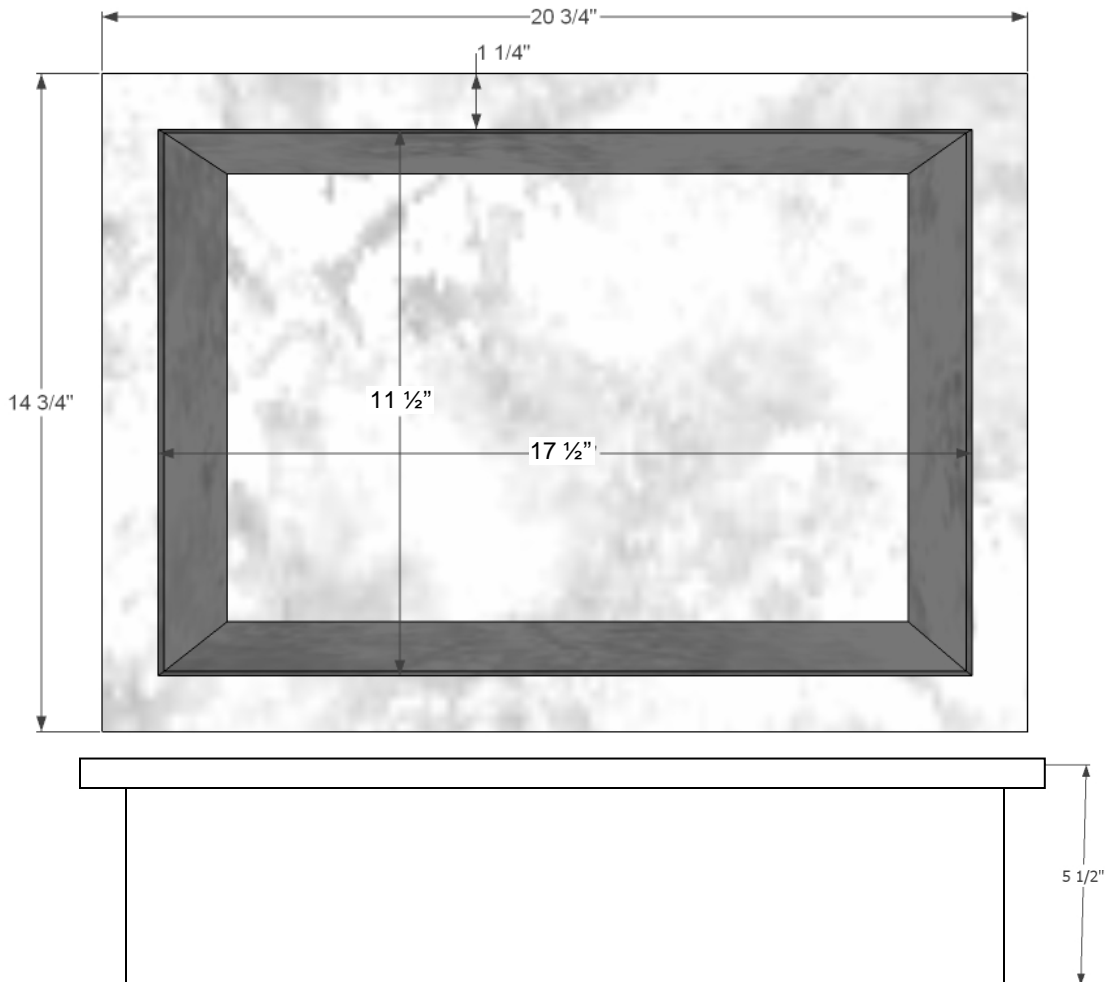

**Description:**

- Undermount or Drop-In
- White Marble with Mother of Pearl Inlay on Metal Base

**Available Drains:**

<b>D004</b>	Grid Strainer
<b>D005</b>	Lift and Turn
<b>D006</b>	Pop-up w/ horizontal lift rod
<b>D101 - D604</b>	Decorative Drain
<b>D011- D017</b>	Decorative Grid Strainer

**DIMENSIONS WILL VARY. DO NOT** use this sheet as a guide for countertop cuts.